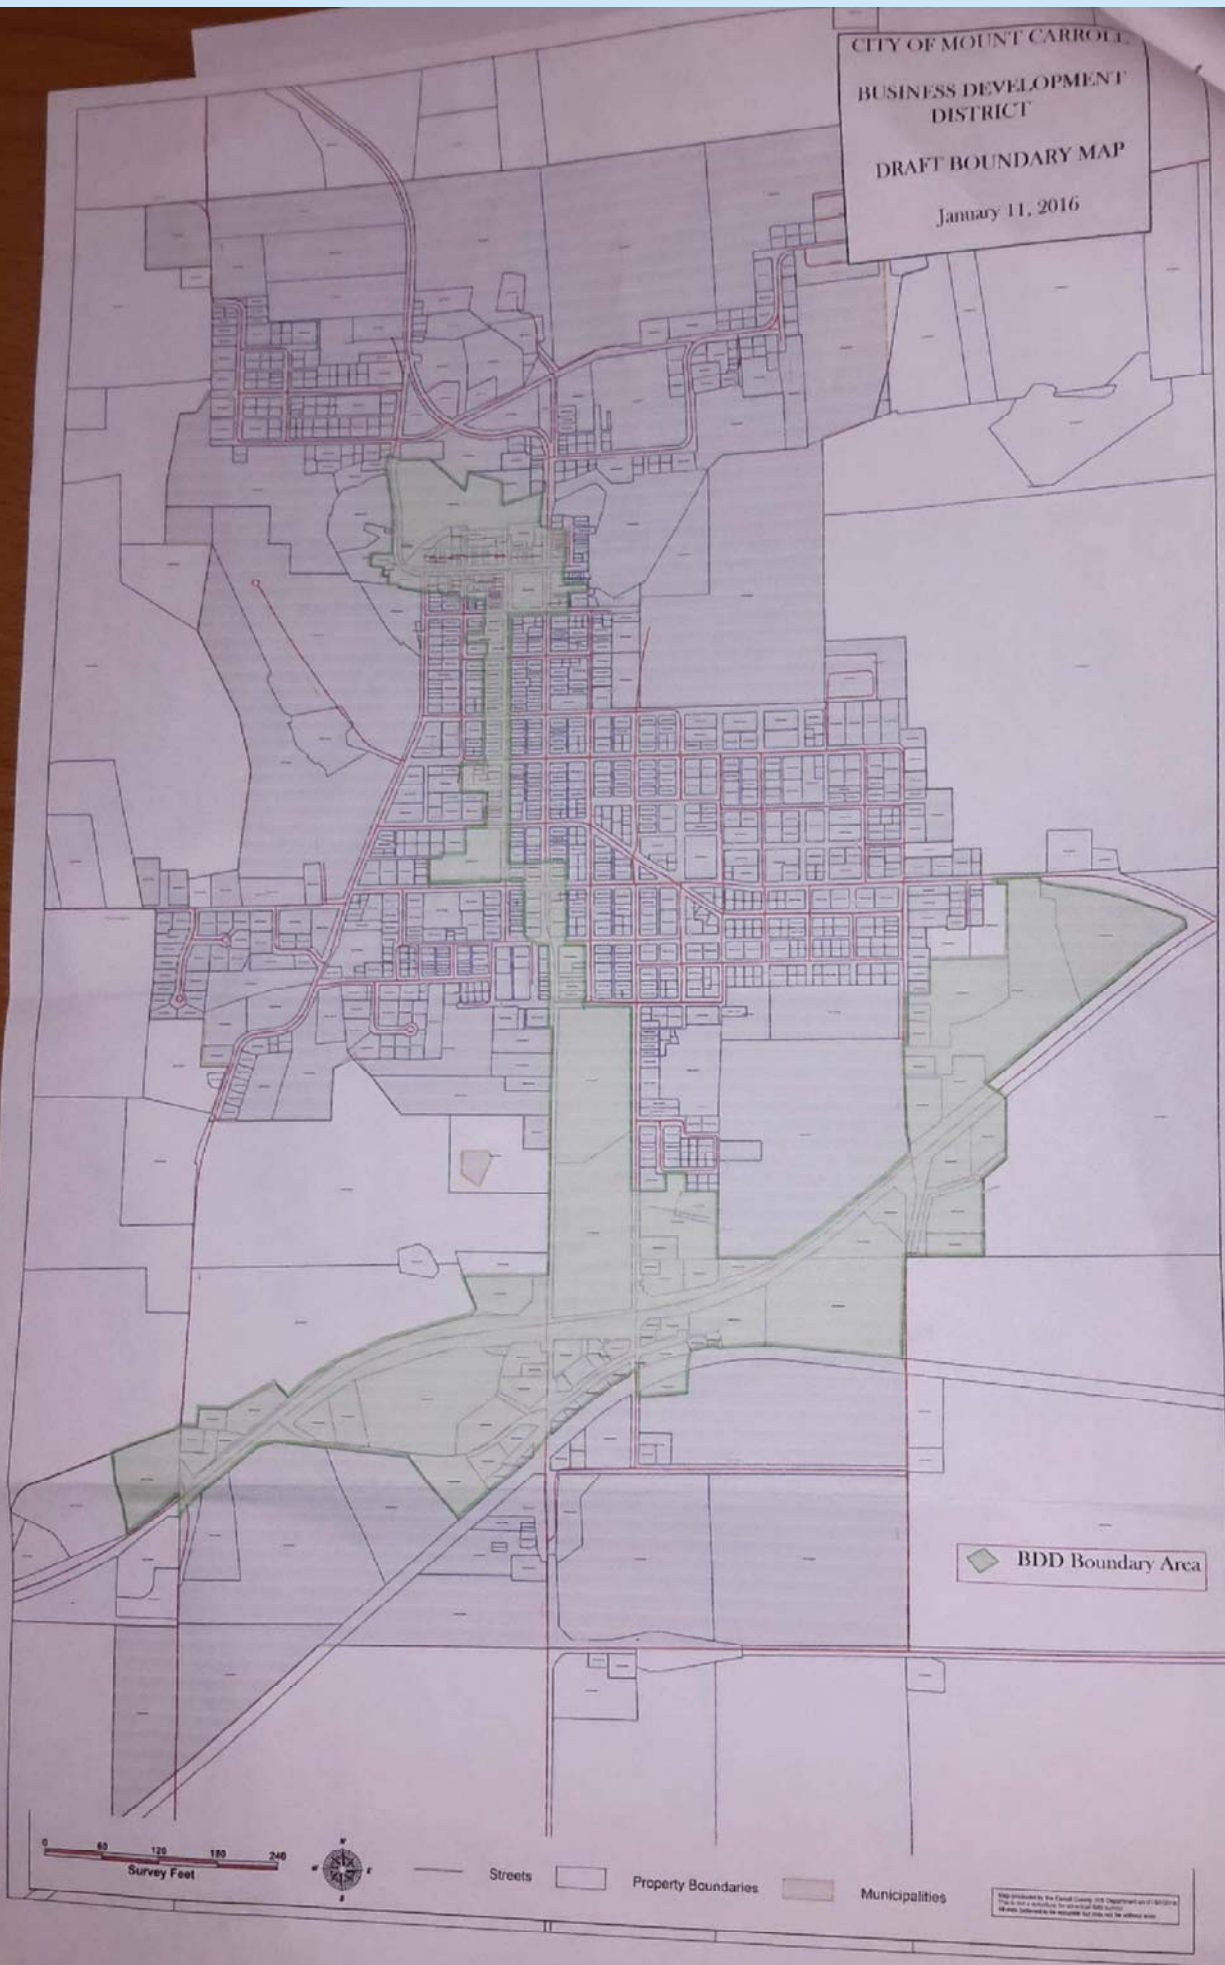

CITY OF MOUNT CARROLL
BUSINESS DEVELOPMENT
DISTRICT
DRAFT BOUNDARY MAP
January 11, 2016

◆ BDD Boundary Area

— Streets   □ Property Boundaries   □ Municipalities